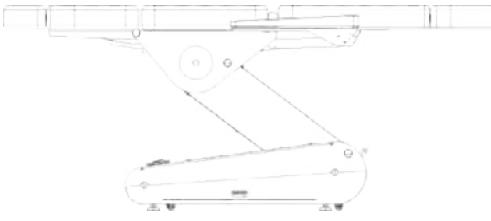

Price List

S502GREY / S502WHITE

Swop 502
Electrical BEAUTY bed.
White or Grey Upholstery.

1750 €

+ 200 € mit Heizung

Interchangeable Panels

*Price per Collection or price per Colour

243 €